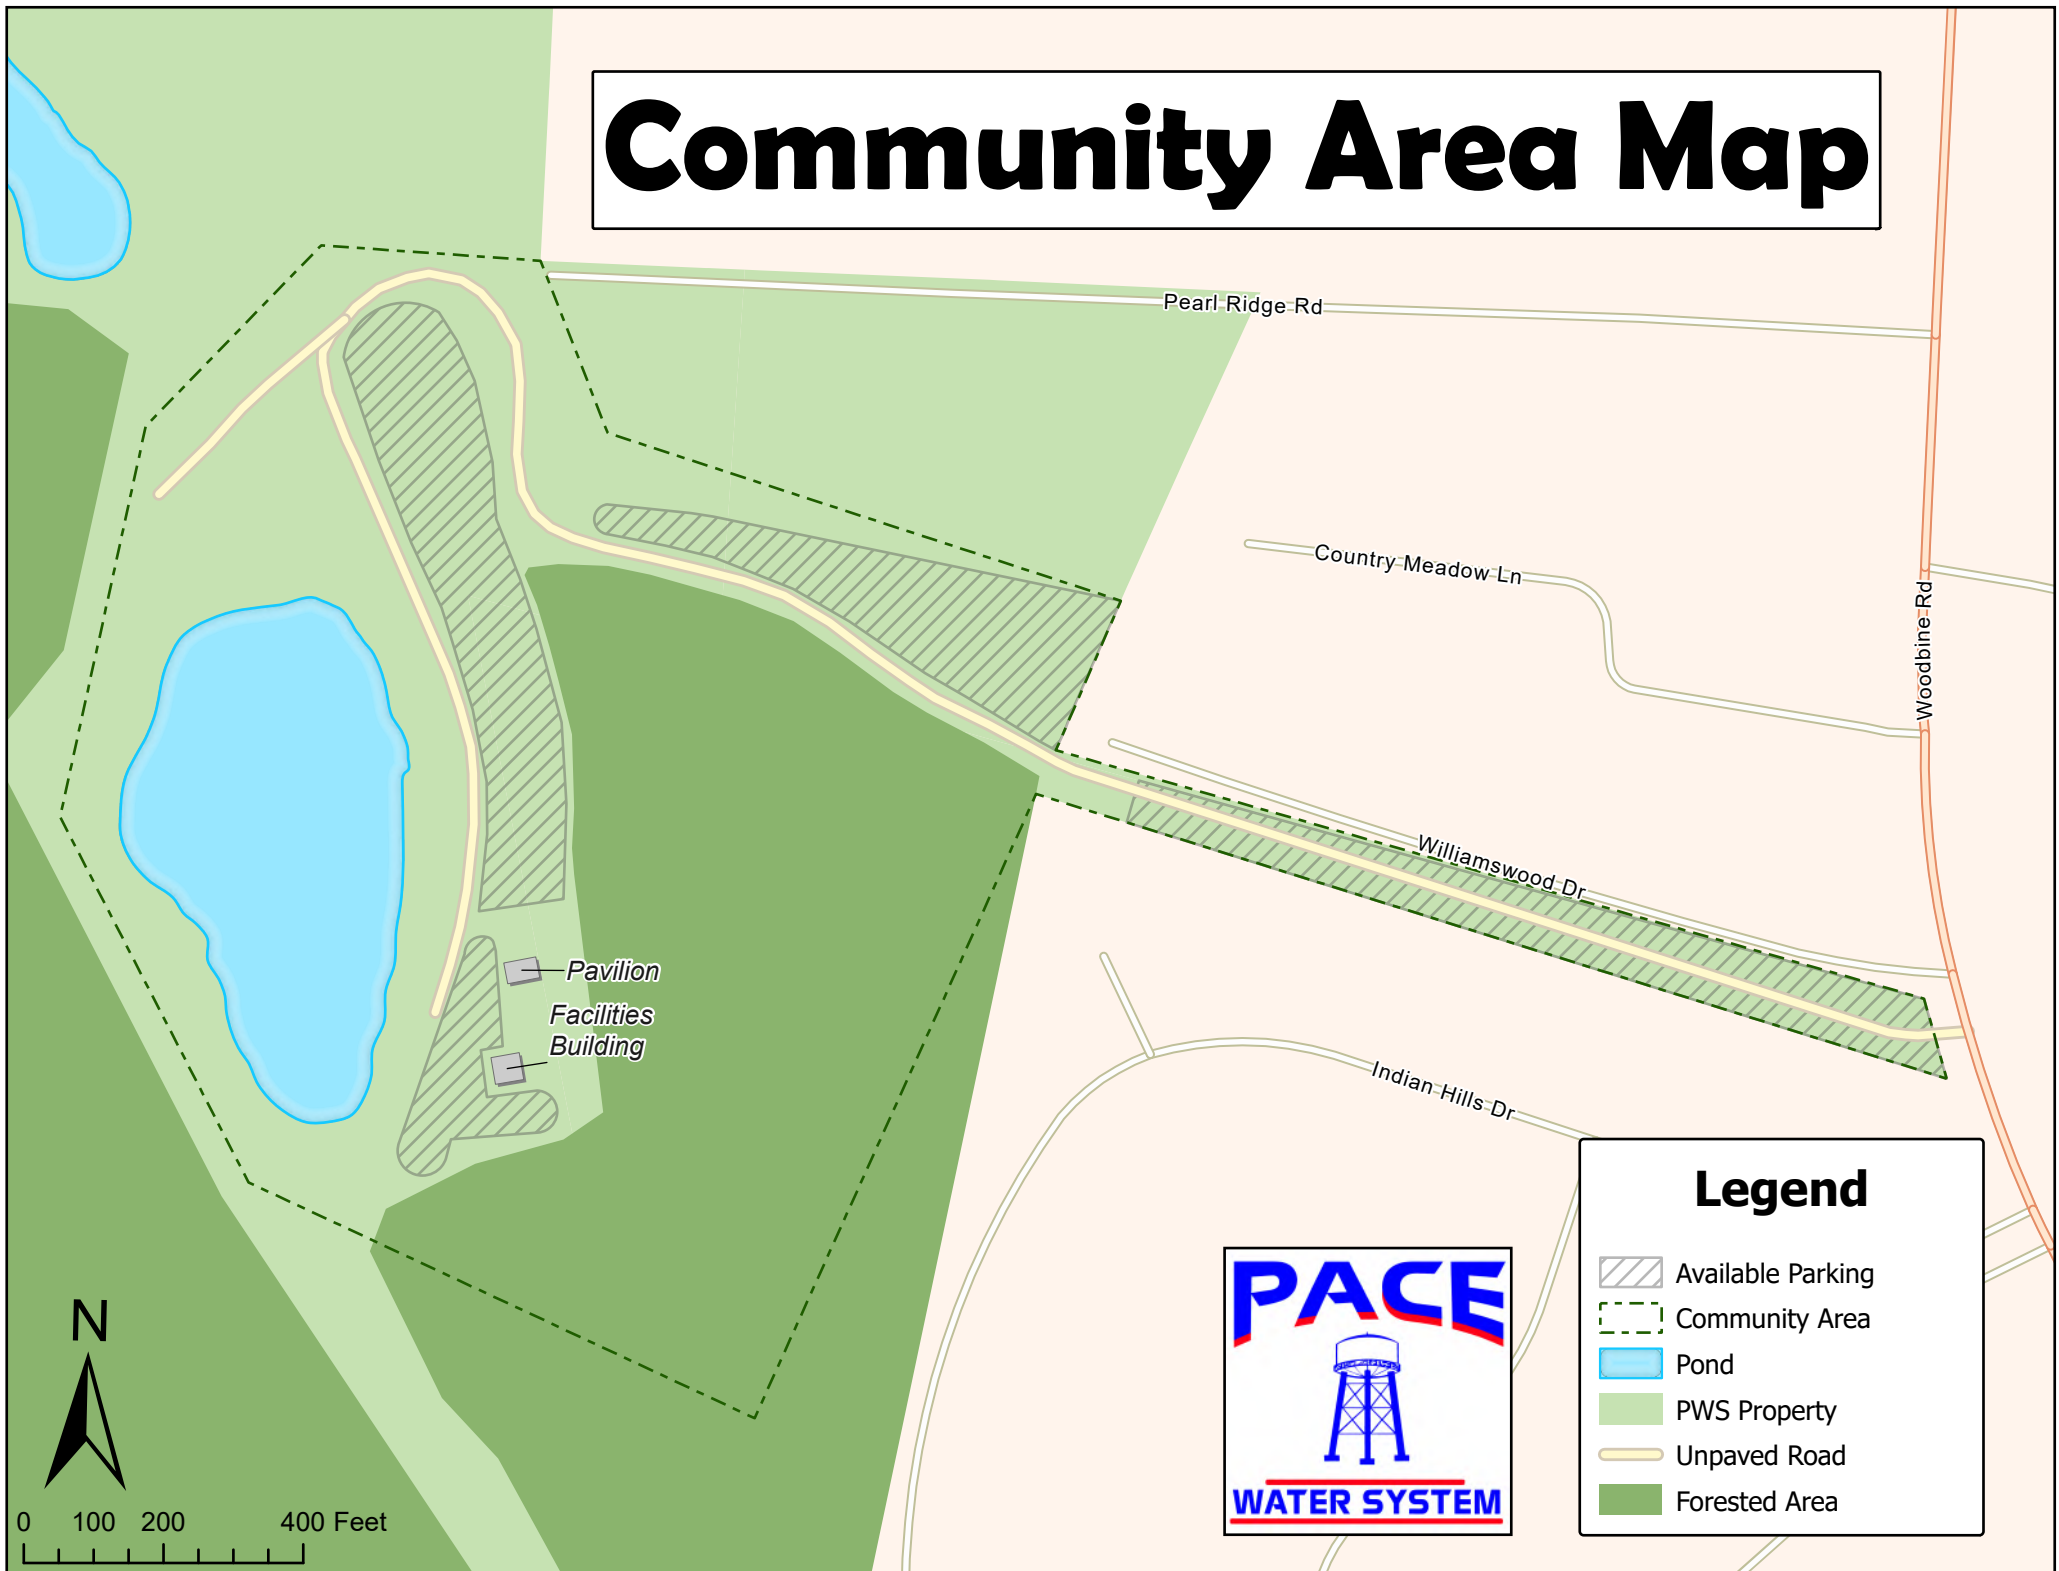

Community Area Map

0 100 200 400 Feet

Legend

- Available Parking
- Community Area
- Pond
- PWS Property
- Unpaved Road
- Forested Area